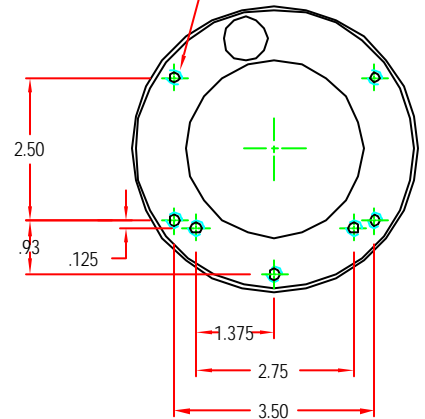

Streamline Nose

Note:
Best sound
with most of
slots thru grill.

5 Tapped Holes
1/4-20 THD

NOTE :
MAGNETIC RELAY MOUNTED REMOTE

PROPRIETY NOTICE : This drawing and the information it contains are the property of TimberWolf Siren and are considered confidential and may not be copied, disclosed, or used in part or whole without the written consent of TimberWolf Siren.	
MATL:	HT:
FINISH:	SCALE:
TOLERANCES: Unless Noted X ± .015" Fractions 1/16" XX ± .10" Angles ± 1/14" XXX ± .005"	SYMBOLS: Parallel Perpendicular Concentric Surface Roughness