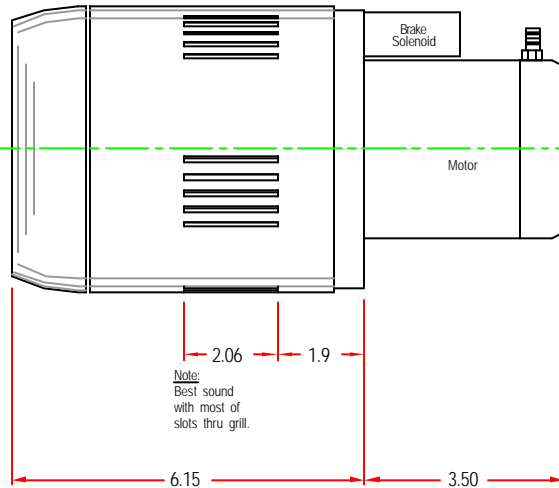

Streamline Nose

Note:
Best sound
with most of
slots thru grill.

5 Tapped Holes
1/4-20 THD

NOTE :
MAGNETIC RELAY MOUNTED REMOTE

PROPRIETY NOTICE : This drawing and the information it contains are the property of TimberWolf Siren and are considered confidential and may not be copied, disclosed, or used in part or whole without the written consent of TimberWolf Siren.	
MATL:	HT:
FINISH:	SCALE:
TOLERANCES: Unless Noted X ± .015" Fractions 1/16" XX ± .10" Angles ± 1/14" XXX ± .005"	SYMBOLS: Parallel Perpendicular Concentric Surface Roughness