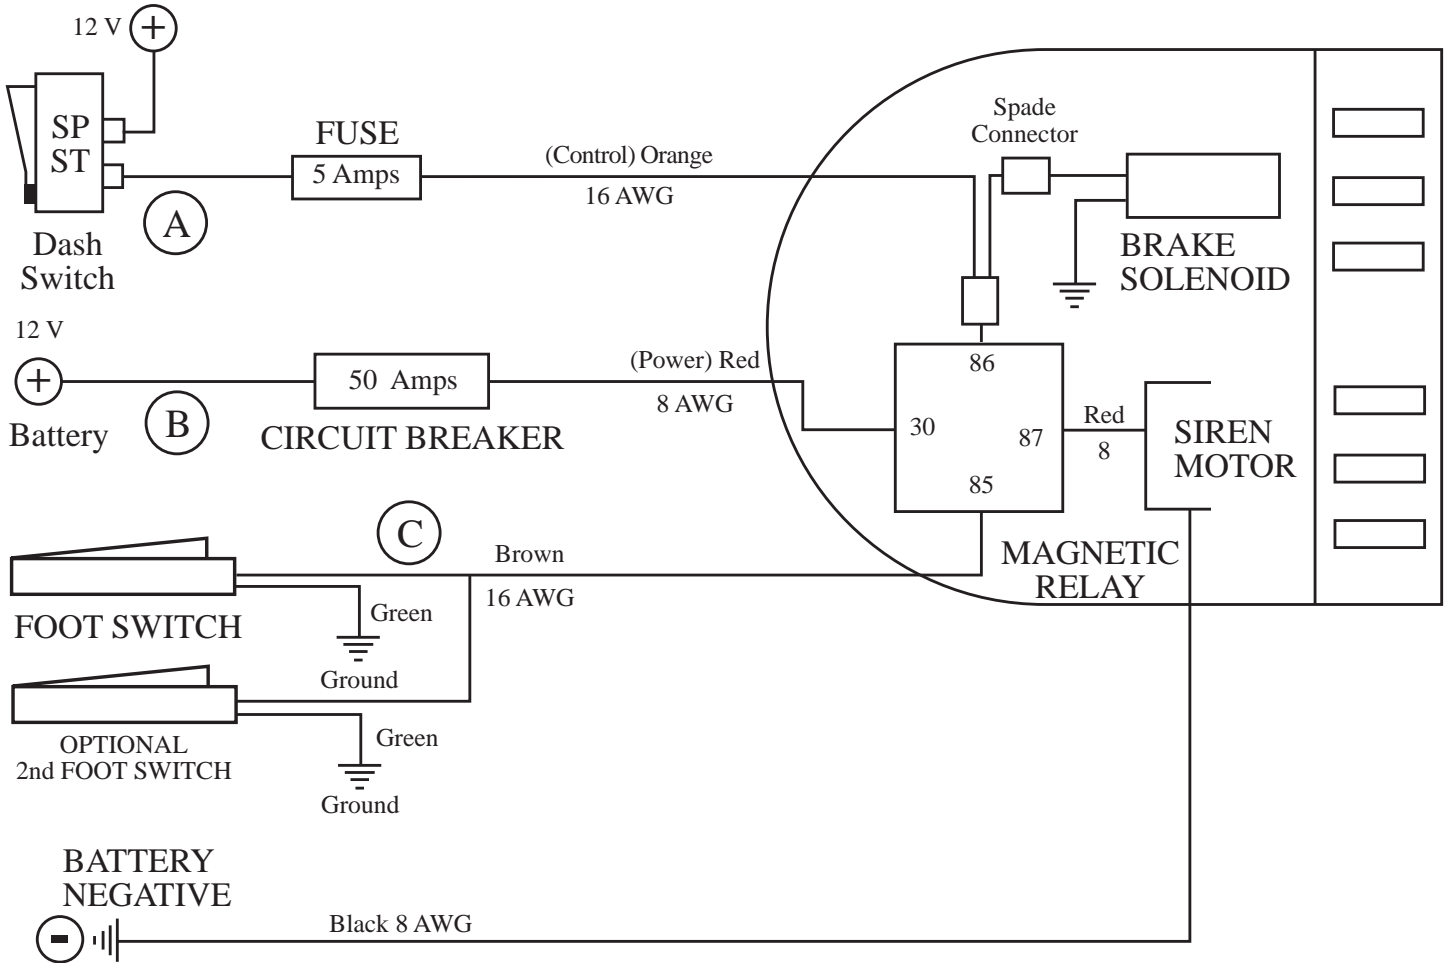

Note: When dash switch is on, it arms foot switches and releases brake.

When dash switch is off the brake is on and the floor switches are dead.

- 5) Connect (red) 8 AWG wire (at B) to battery positive or cranking motor battery positive.
- 6) Connect (black) 8 AWG wire to clean ground or cranking motor battery negative.
- 7) Connect control wires, orange (at A), brown (at C) as per wiring diagram.

TIMBERWOLF SIREN TECHNOLOGY

3755 EL CAMINO DRIVE
SAN BERNARDINO, CA 92404
(909) 881-5241
FAX (909) 881-2988

WIRING DIAGRAMS

From Warning Light
Master Feed

Note: The siren is not internally grounded through the pedestal

TIMBERWOLF SIREN TECHNOLOGY

3755 EL CAMINO DRIVE
SAN BERNARDINO, CA 92404
(909) 881-5241
FAX (909) 881-2988

**OPTIONAL AUTO CYCLE TIMER
TIMBER WOLF SIREN WIRING DIAGRAM (FIG 3)**

- 1 Timer is wired to always begin with delay (time off). This gives the vehicle alternator time to respond to initial startup load request.
- 2 Foot switch (manual operation) always overrides time and resets timer. It will begin time off after release of foot switch.
- 3 Auto switch can be any type of SPST (Single Pole, Single Throw) switch.
- 4 Install Under Dash After Time Tuning. Safety Knobs With Silicon To Prevent Vibration or Tampering.