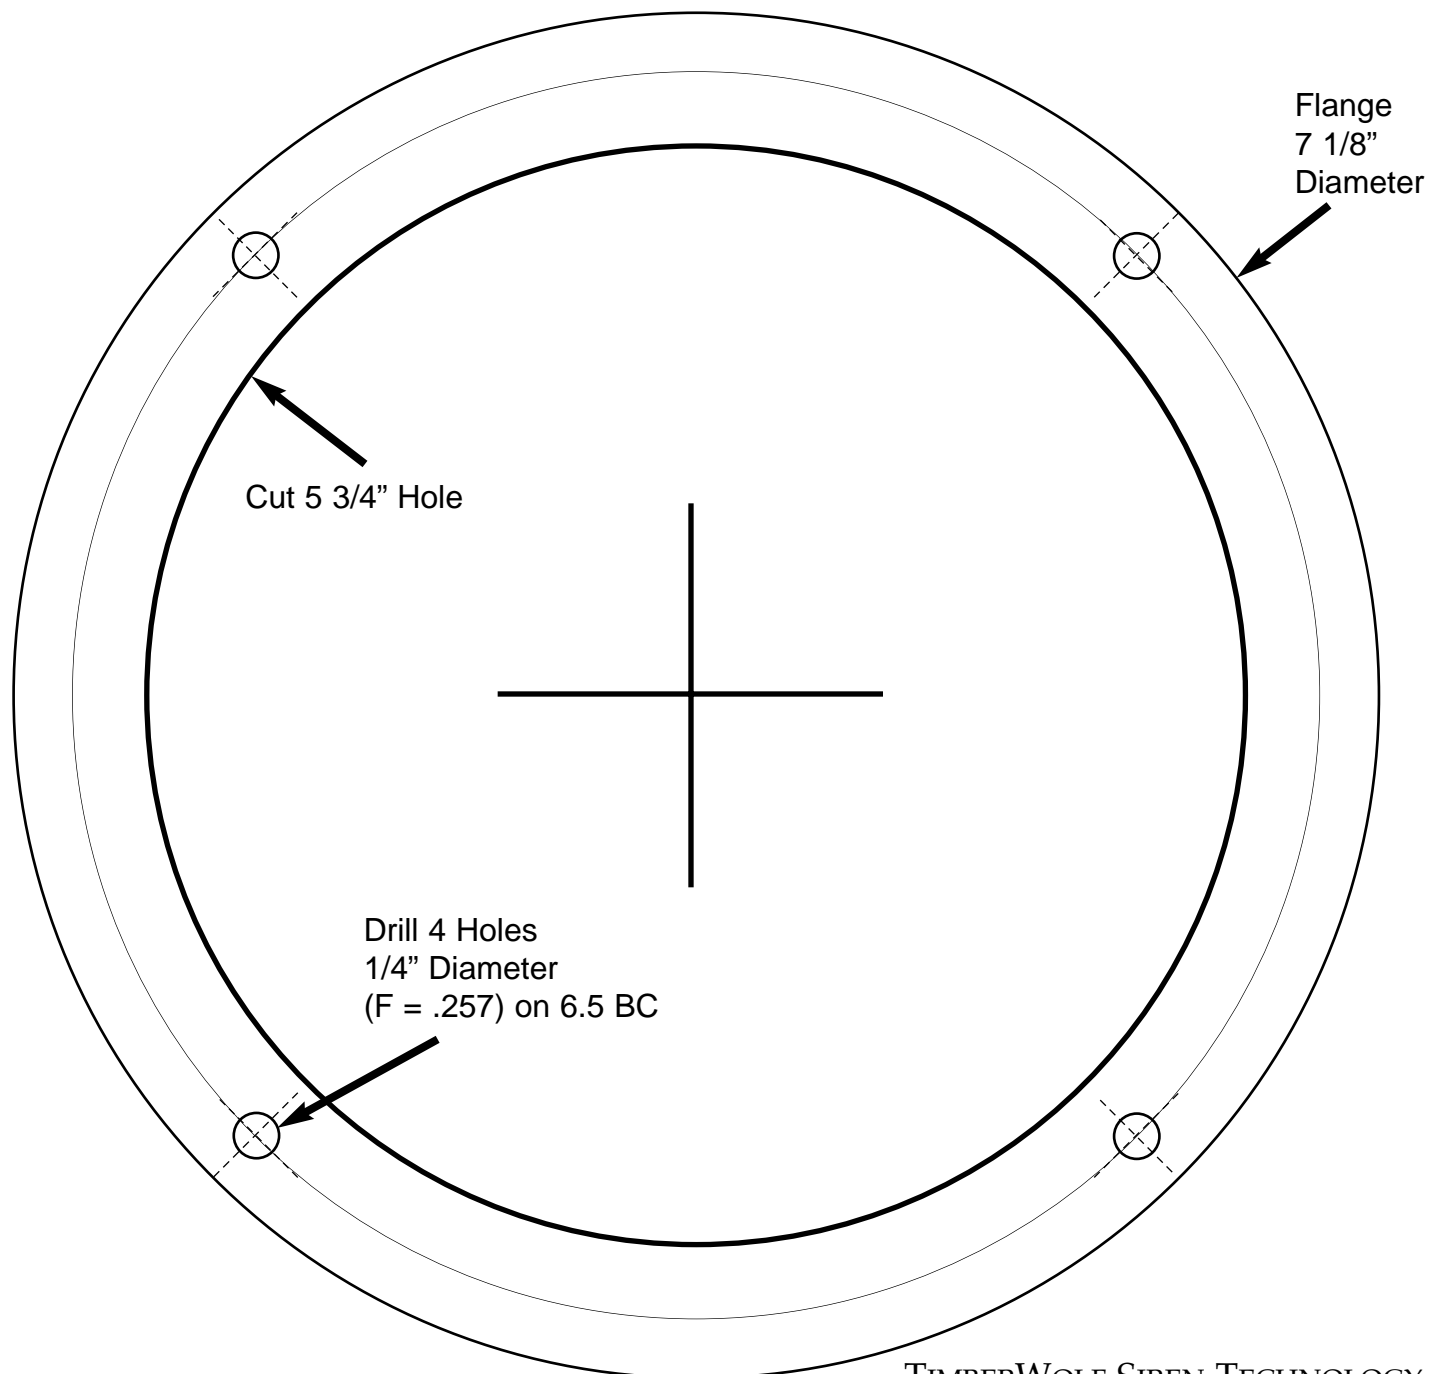

TIMBERWOLF SIREN TECHNOLOGY

3755 EL CAMINO DRIVE
SAN BERNARDINO, CA 92404
(909) 881-5241
FAX (909) 881-2988