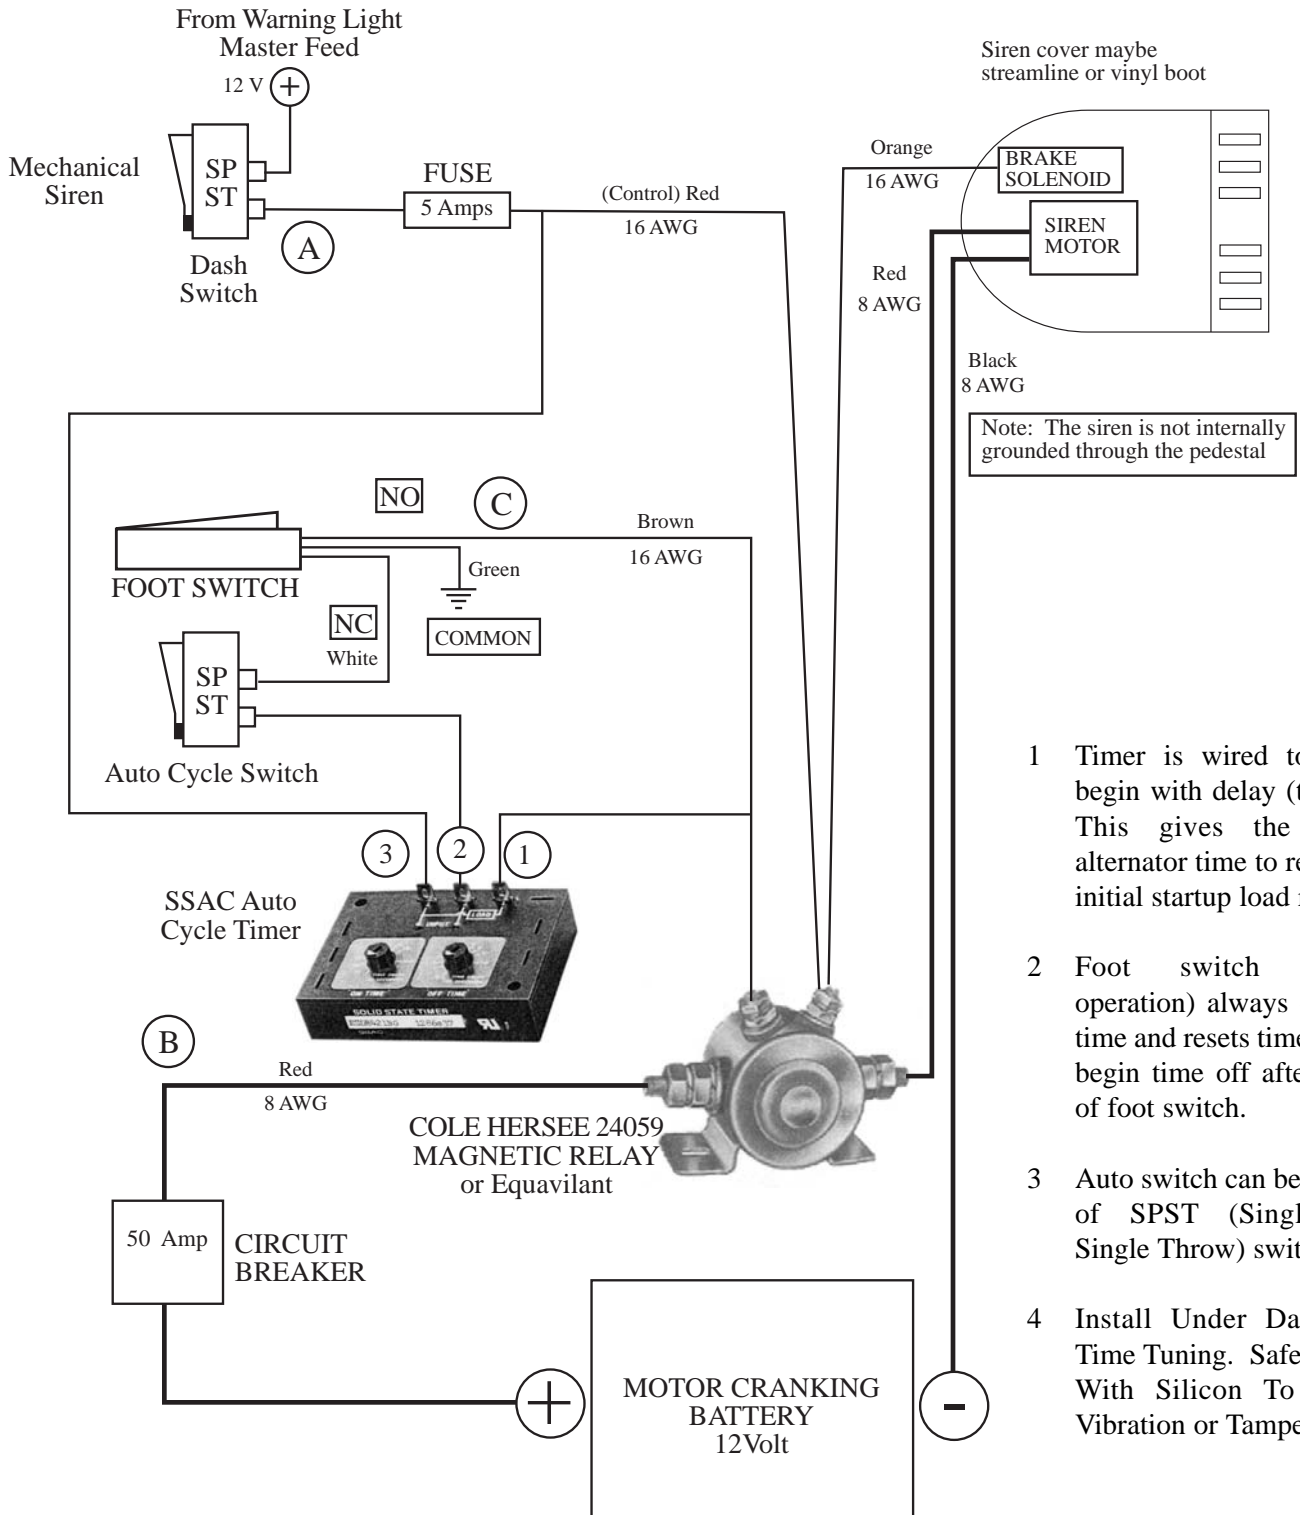

Note: When dash switch is on, it arms foot switches and releases brake.

When dash switch is off the brake is on and the floor switches are dead.

- 5) Connect (red) 8 AWG wire (at B) to battery positive or cranking motor battery positive.
- 6) Connect (black) 8 AWG wire to clean ground or cranking motor battery negative.
- 7) Connect control wires, orange (at A), brown (at C) as per wiring diagram.

TIMBERWOLF SIREN TECHNOLOGY

3755 EL CAMINO DRIVE
SAN BERNARDINO, CA 92404
(909) 881-5241
FAX (909) 881-2988

WIRING DIAGRAMS

From Warning Light
Master Feed

Note: The siren is not internally grounded through the pedestal

TIMBERWOLF SIREN TECHNOLOGY

3755 EL CAMINO DRIVE
SAN BERNARDINO, CA 92404
(909) 881-5241
FAX (909) 881-2988

**OPTIONAL AUTO CYCLE TIMER
TIMBER WOLF SIREN WIRING DIAGRAM (FIG 3)**

- 1 Timer is wired to always begin with delay (time off). This gives the vehicle alternator time to respond to initial startup load request.
- 2 Foot switch (manual operation) always overrides time and resets timer. It will begin time off after release of foot switch.
- 3 Auto switch can be any type of SPST (Single Pole, Single Throw) switch.
- 4 Install Under Dash After Time Tuning. Safety Knobs With Silicon To Prevent Vibration or Tampering.