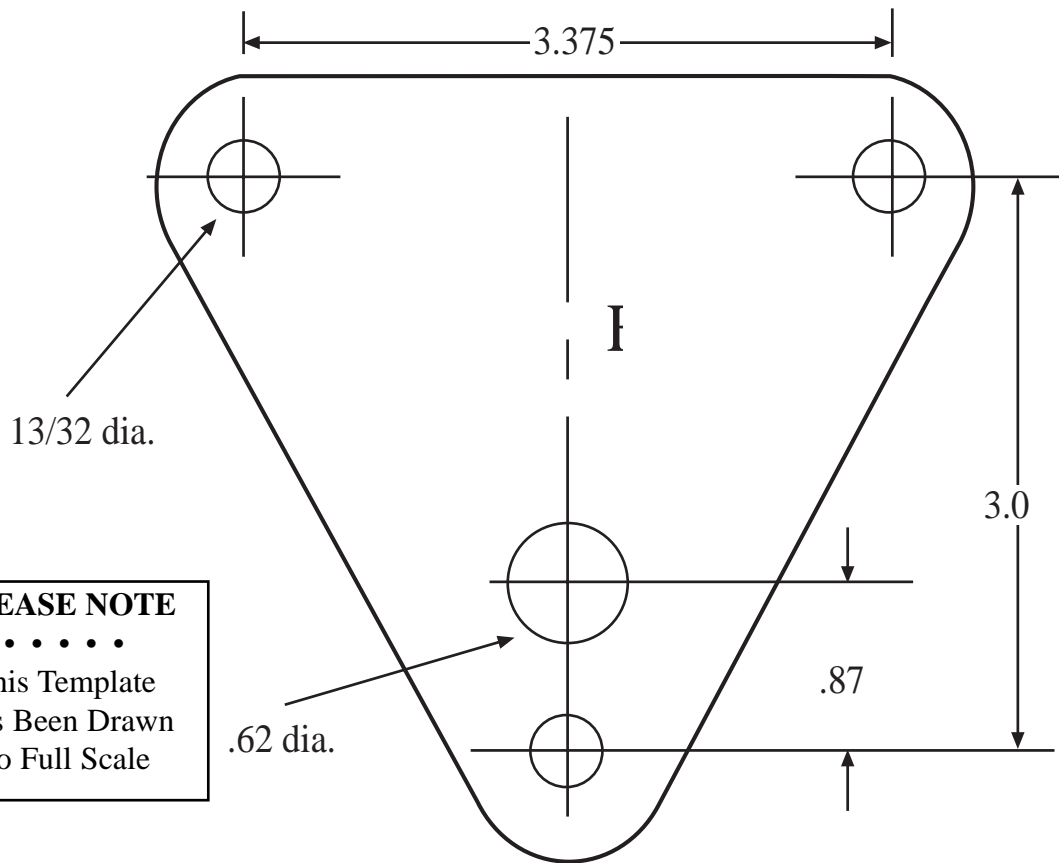

PLEASE NOTE
•••••
This Template
Has Been Drawn
To Full Scale

TIMBERWOLF SIREN TECHNOLOGY

3755 EL CAMINO DRIVE
SAN BERNARDINO, CA 92404
(909) 881-5241
FAX (909) 881-2988